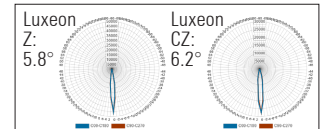

D 100 RGBW IP66 Class 2

1 x high-power RGBW LED cluster with ultra narrow beam lens

Exterior LED spotlight range

D 100 IP66 Spotlight with 1 x high-power RGBW LED cluster array comprising of 4 x RGBW LEDs, with ultra narrow beam collimator lens

Exterior LED spotlight range with integral LV DC to DC driver or remote AC to DC driver and extremely narrow beam for highly controlled, creative decorative lighting effects

Product description:

The D 100 IP66 spotlight range was developed for use in architectural, landscape and garden lighting applications, which require powerful, highly controlled lighting effects

Each spotlight comprises of: 1 x high-power RGBW LED cluster array comprising of 4 x RGBW LEDs, with Gaggione LLC06U collimator lens with ultra narrow spot beam

Up to 10 Watts per spotlight

Rotatable in two axes using the adjustable angle brackets. Other mounting brackets are also available including custom designs to meet project requirements

Various coloured LED and white light colour temperature and CRI options available. Each of the 4 LEDs within the cluster of 4 LEDs can be a different colour, or white light colour temperature. Custom combinations can be specified. See grid for options