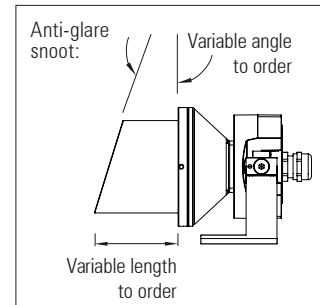

D 100 RGBW IP66 Class 2

1 x high-power RGBW LED cluster with ultra narrow beam lens

Exterior LED spotlight range

D 100 IP66 Spotlight with 1 x high-power RGBW LED cluster array comprising of 4 x RGBW LEDs, with ultra narrow beam collimator lens

Exterior LED spotlight range with integral LV DC to DC driver or remote AC to DC driver and extremely narrow beam for highly controlled, creative decorative lighting effects

Product description:

The D 100 IP66 spotlight range was developed for use in architectural, landscape and garden lighting applications, which require powerful, highly controlled lighting effects

Each spotlight comprises of: 1 x high-power RGBW LED cluster array comprising of 4 x RGBW LEDs, with Gaggione LLC06U collimator lens with ultra narrow spot beam

Up to 10 Watts per spotlight

Rotatable in two axes using the adjustable angle brackets. Other mounting brackets are also available including custom designs to meet project requirements