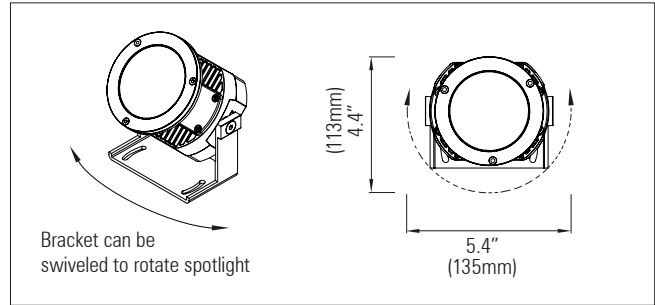

D 100 RGBW IP66 Class 2

1 x high-power RGBW LED cluster with ultra narrow beam lens

Exterior LED spotlight range

D 100 IP66 Spotlight with 1 x high-power RGBW LED cluster array comprising of 4 x RGBW LEDs, with ultra narrow beam collimator lens

Exterior LED spotlight range with integral LV DC to DC driver or remote AC to DC driver and extremely narrow beam for highly controlled, creative decorative lighting effects

Product description:

The D 100 IP66 spotlight range was developed for use in architectural, landscape and garden lighting applications, which require powerful, highly controlled lighting effects

Each spotlight comprises of: 1 x high-power RGBW LED cluster array comprising of 4 x RGBW LEDs, with Gaggione LLC06U collimator lens with ultra narrow spot beam

Up to 10 Watts per spotlight

Rotatable in two axes using the adjustable angle brackets. Other mounting brackets are also available including custom designs to meet project requirements