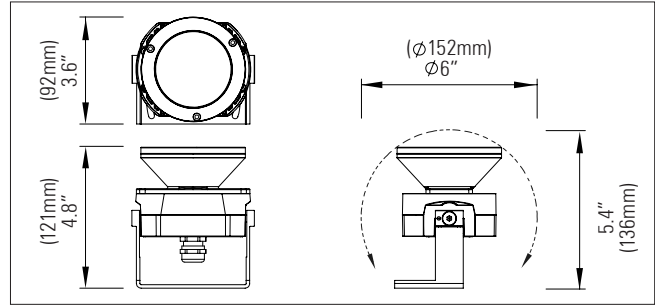

D 100 RGBW IP66 Class 2

1 x high-power RGBW LED cluster with ultra narrow beam lens

Exterior LED spotlight range

D 100 IP66 Spotlight with 1 x high-power RGBW LED cluster array comprising of 4 x RGBW LEDs, with ultra narrow beam collimator lens

Exterior LED spotlight range with integral LV DC to DC driver or remote AC to DC driver and extremely narrow beam for highly controlled, creative decorative lighting effects

Product description:

The D 100 IP66 spotlight range was developed for use in architectural, landscape and garden lighting applications, which require powerful, highly controlled lighting effects

Each spotlight comprises of: 1 x high-power RGBW LED cluster array comprising of 4 x RGBW LEDs, with Gaggione LLC06U collimator lens with ultra narrow spot beam

Up to 10 Watts per spotlight

Rotatable in two axes using the adjustable angle brackets. Other mounting brackets are also available including custom designs to meet project requirements