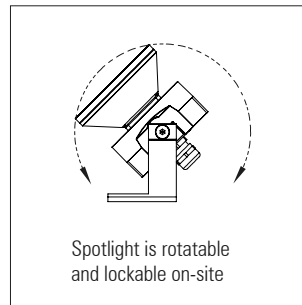

D 100 RGBW IP66 Class 2

1 x high-power RGBW LED cluster with ultra narrow beam lens

Exterior LED spotlight range

D 100 IP66 Spotlight with 1 x high-power RGBW LED cluster array comprising of 4 x RGBW LEDs, with ultra narrow beam collimator lens

Exterior LED spotlight range with integral LV DC to DC driver or remote AC to DC driver and extremely narrow beam for highly controlled, creative decorative lighting effects

Product description:

The D 100 IP66 spotlight range was developed for use in architectural, landscape and garden lighting applications, which require powerful, highly controlled lighting effects

Each spotlight comprises of: 1 x high-power RGBW LED cluster array comprising of 4 x RGBW LEDs, with Gaggione LLC06U collimator lens with ultra narrow spot beam

Up to 10 Watts per spotlight

Rotatable in two axes using the adjustable angle brackets. Other mounting brackets are also available including custom designs to meet project requirements