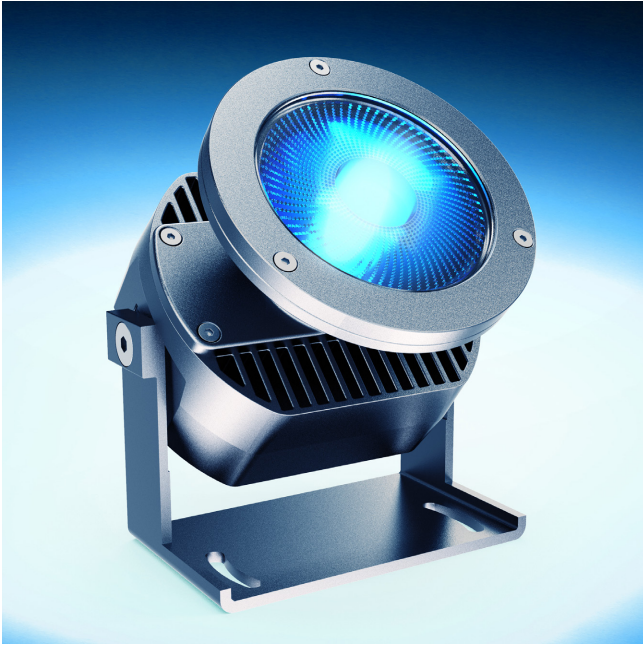

D 100 RGBW IP66 Class 2

1 x high-power RGBW LED cluster with ultra narrow beam lens

Exterior LED spotlight range

D 100 IP66 Spotlight with 1 x high-power RGBW LED cluster array comprising of 4 x RGBW LEDs, with ultra narrow beam collimator lens

Exterior LED spotlight range with integral LV DC to DC driver or remote AC to DC driver and extremely narrow beam for highly controlled, creative decorative lighting effects

Product description:

The D 100 IP66 spotlight range was developed for use in architectural, landscape and garden lighting applications, which require powerful, highly controlled lighting effects

Each spotlight comprises of: 1 x high-power RGBW LED cluster array comprising of 4 x RGBW LEDs, with Gaggione LLC06U collimator lens with ultra narrow spot beam

Up to 10 Watts per spotlight

Rotatable in two axes using the adjustable angle brackets. Other mounting brackets are also available including custom designs to meet project requirements

Satin black, satin white or any RAL paint colour finish

Custom anti-glare snoot accessories ensure excellent visual comfort

Low iron UV block glass covers or UV stable polycarbonate window

Product Code	IP	LED Type	LED Colour or white LED Colour Temp.(K)	CRI	Optics (°)	Anti-glare snoot	Fixing Type	Cover	Finish	
D 100 IP66 ULTRA NARROW LENS RGBW REMOTE DRIVER	66	LUMILEDS: Cluster of 4x LUXEON Z or CZ LEDs - RGBW	Specify colour / colour temp. for each of the 4 LEDs in the LED cluster array:		70 80 90	Gaggione LLC06U Ultra narrow lens: Luxeon Z LEDs: 5.8° Luxeon CZ LEDs: 6.2°	Cut-angle: 0° - 75° (increments of 5°) Height: specify required height	Adjustable angle	Low iron UV block glass UV stable PC	Black White Any RAL colour
D 100 IP66 ULTRA NARROW LENS RGBW INTEGRAL DRIVER			Fixed angle	Custom height adjustable angle (specify leg height)				Custom solution		